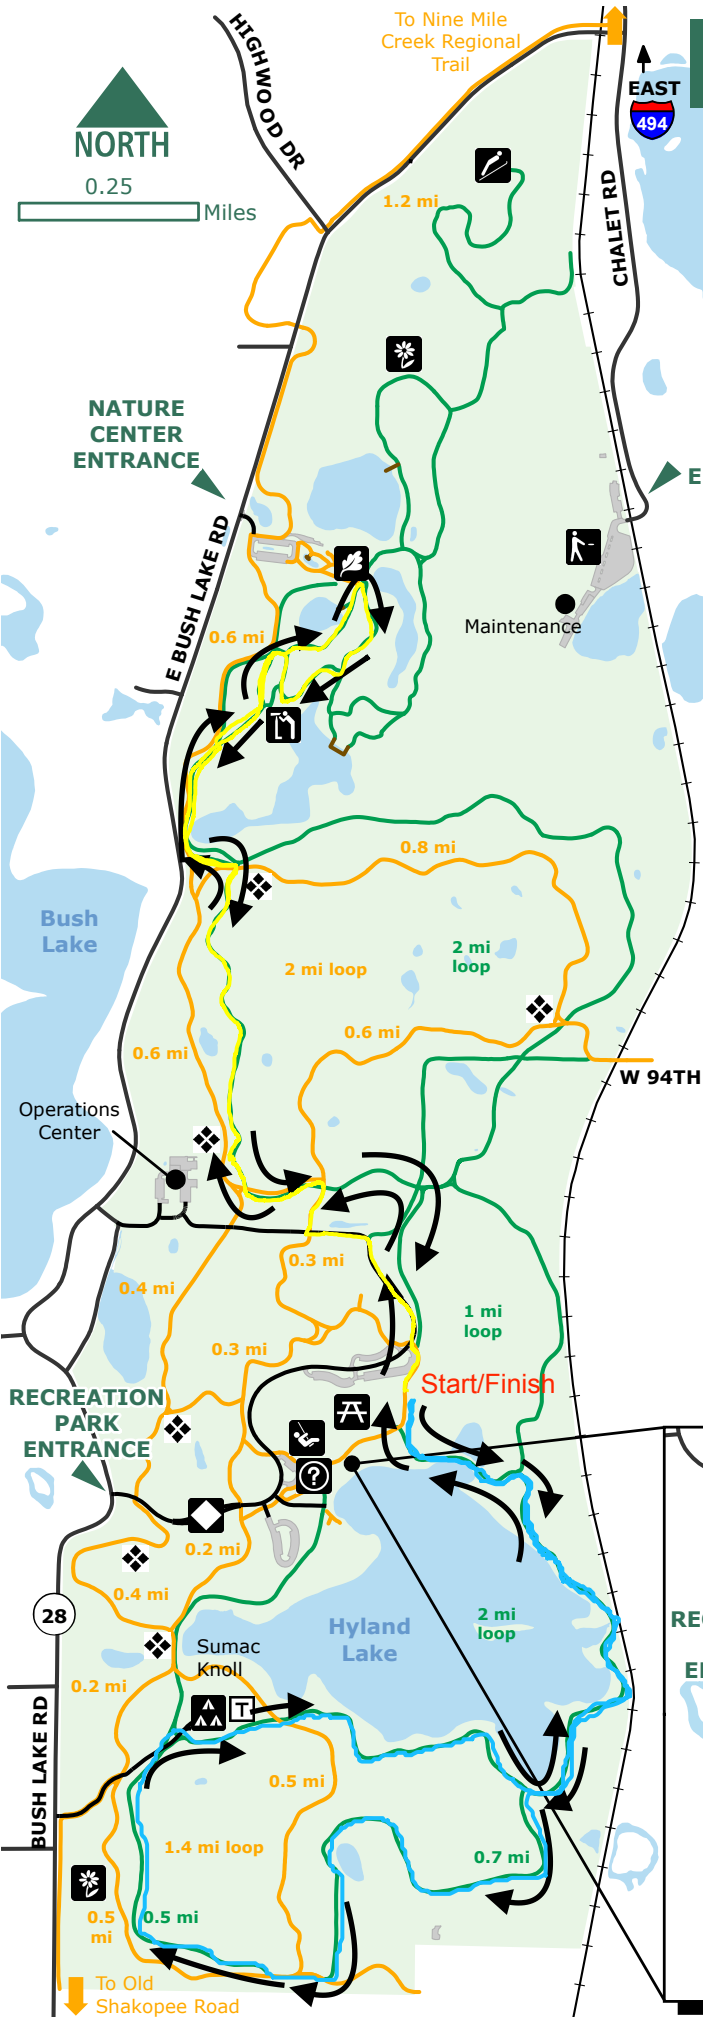

HYLAND LAKE PARK RESERVE

ThreeRivers
 PARK DISTRICT
threeriversparks.org

TRAIL

Miles	18.0	8.7	8.7

10k
 5k and 10k

LEGEND: Updated: 3/3/2016

- boat launch
- concessions
- disc golf
- drinking water
- entry station
- fishing pier
- camping - group reservation
- picnic area
- picnic area - reservable
- picnic area - reservable shelter
- play area
- rentals
- rest area/bench
- restored prairie
- richardson nature center
- ski jump
- toilet
- trails at your pace
- viewing area
- visitor center/information
- volleyball - reservation area
- boardwalk
- paved trail
- unpaved trail
- railroad
- road
- park boundary
- parking lot
- water body